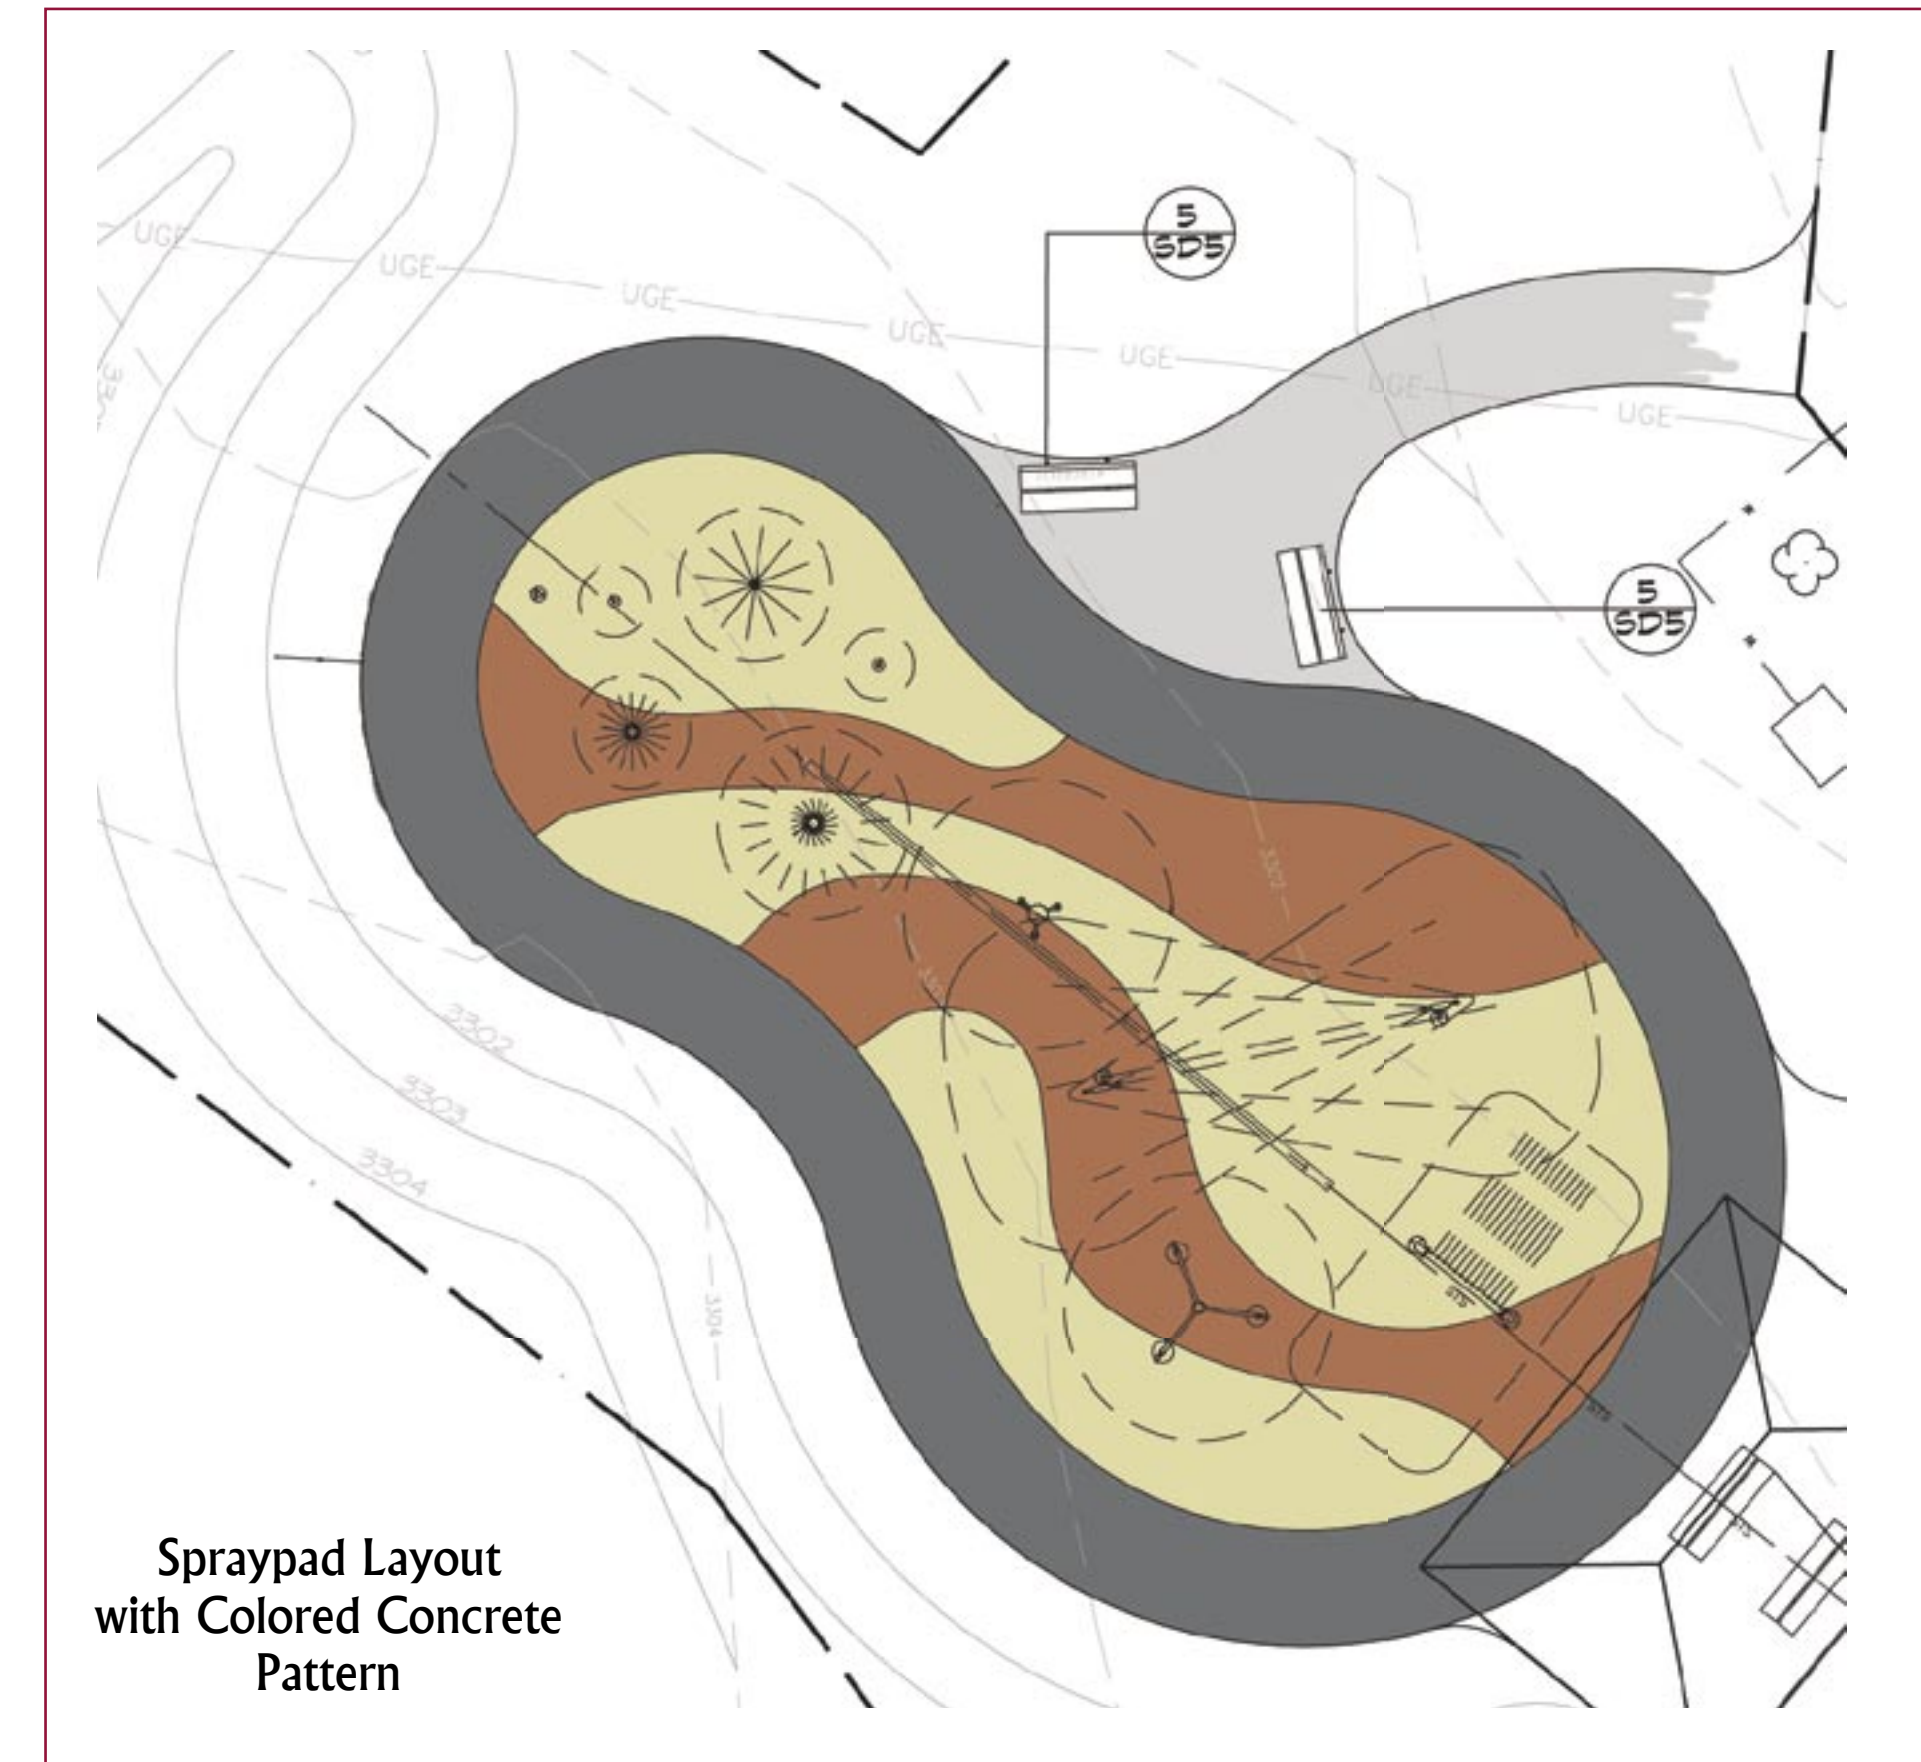

CASTLE ROCK SPRAYGROUND

ADDITIONAL SITE AMENITIES- Additive Bid Alternate

Single Cantilever Sun Shelter
Brown Posts with Forest Green Canopy

Backless Bench
Recycled slats with Black Powder-coated posts

Bench with Back and Arms
Recycled slats with Blue Powder-coated posts